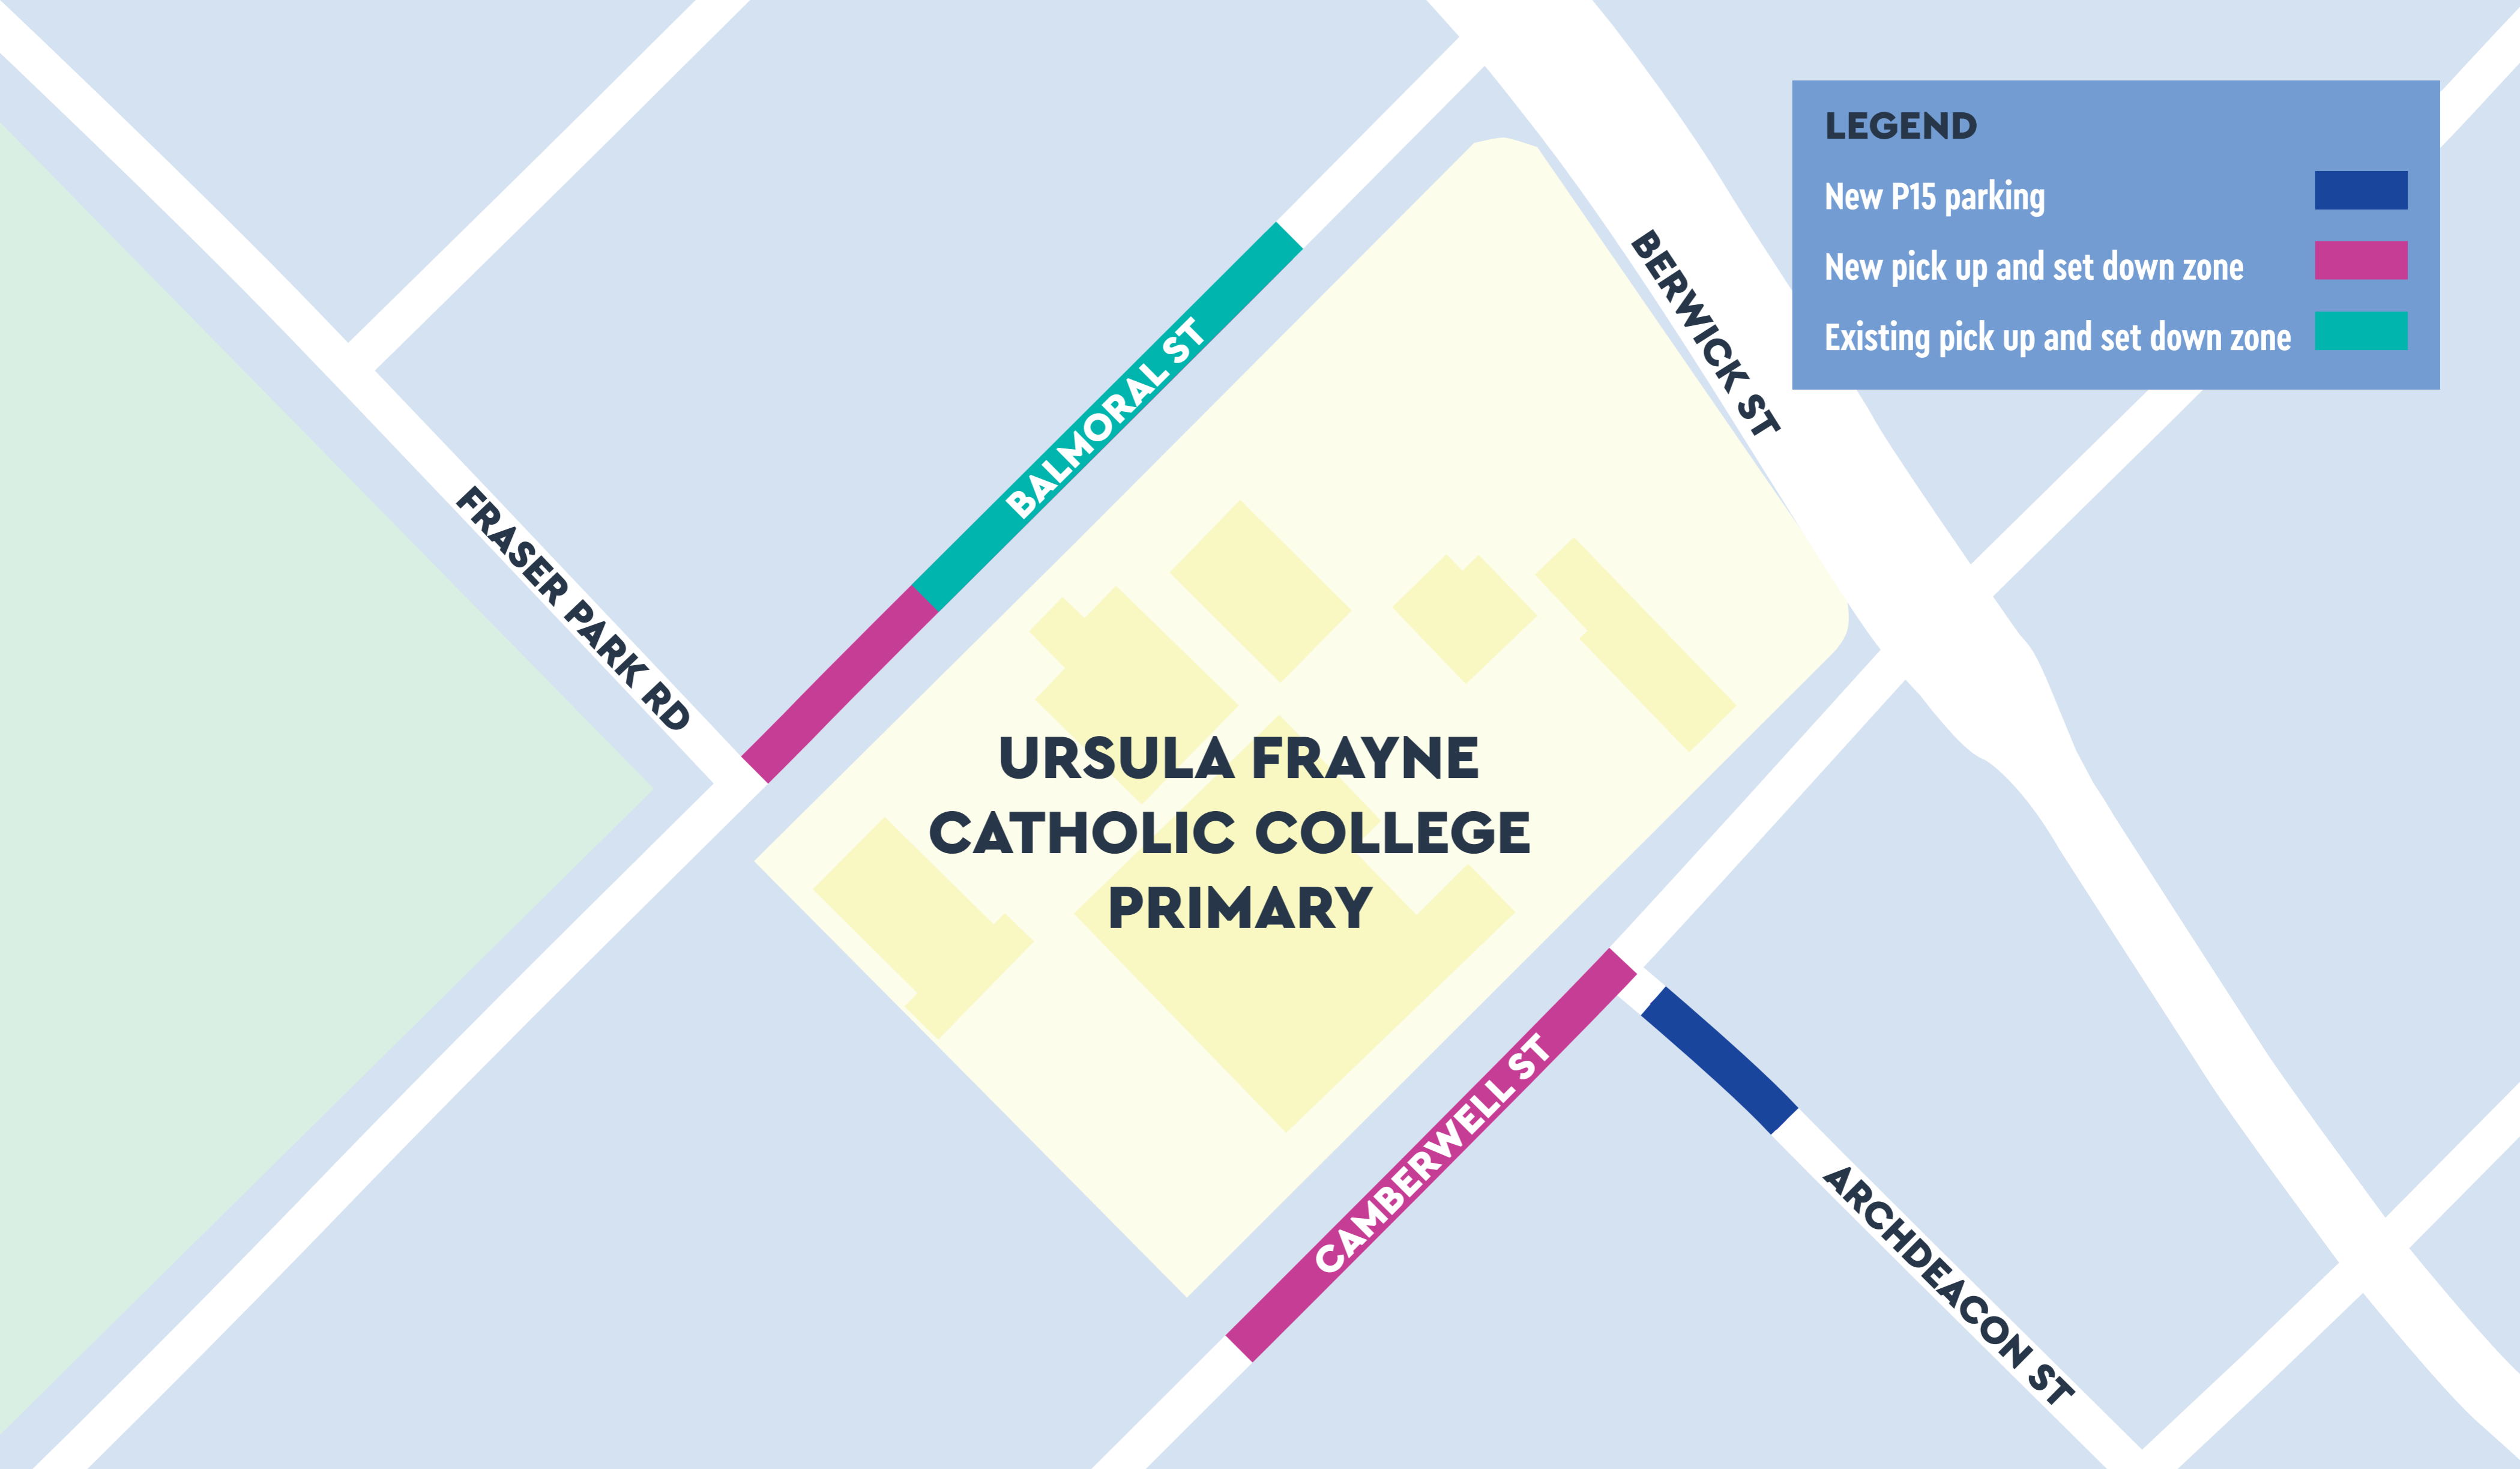

**LEGEND**

- New P15 parking 
- New pick up and set down zone 
- Existing pick up and set down zone 

FRASER PARK RD

BALMORAL ST

BERWICK ST

**URSULA FRAYNE  
CATHOLIC COLLEGE  
PRIMARY**

CAMBERWELL ST

ARCHDEACON ST