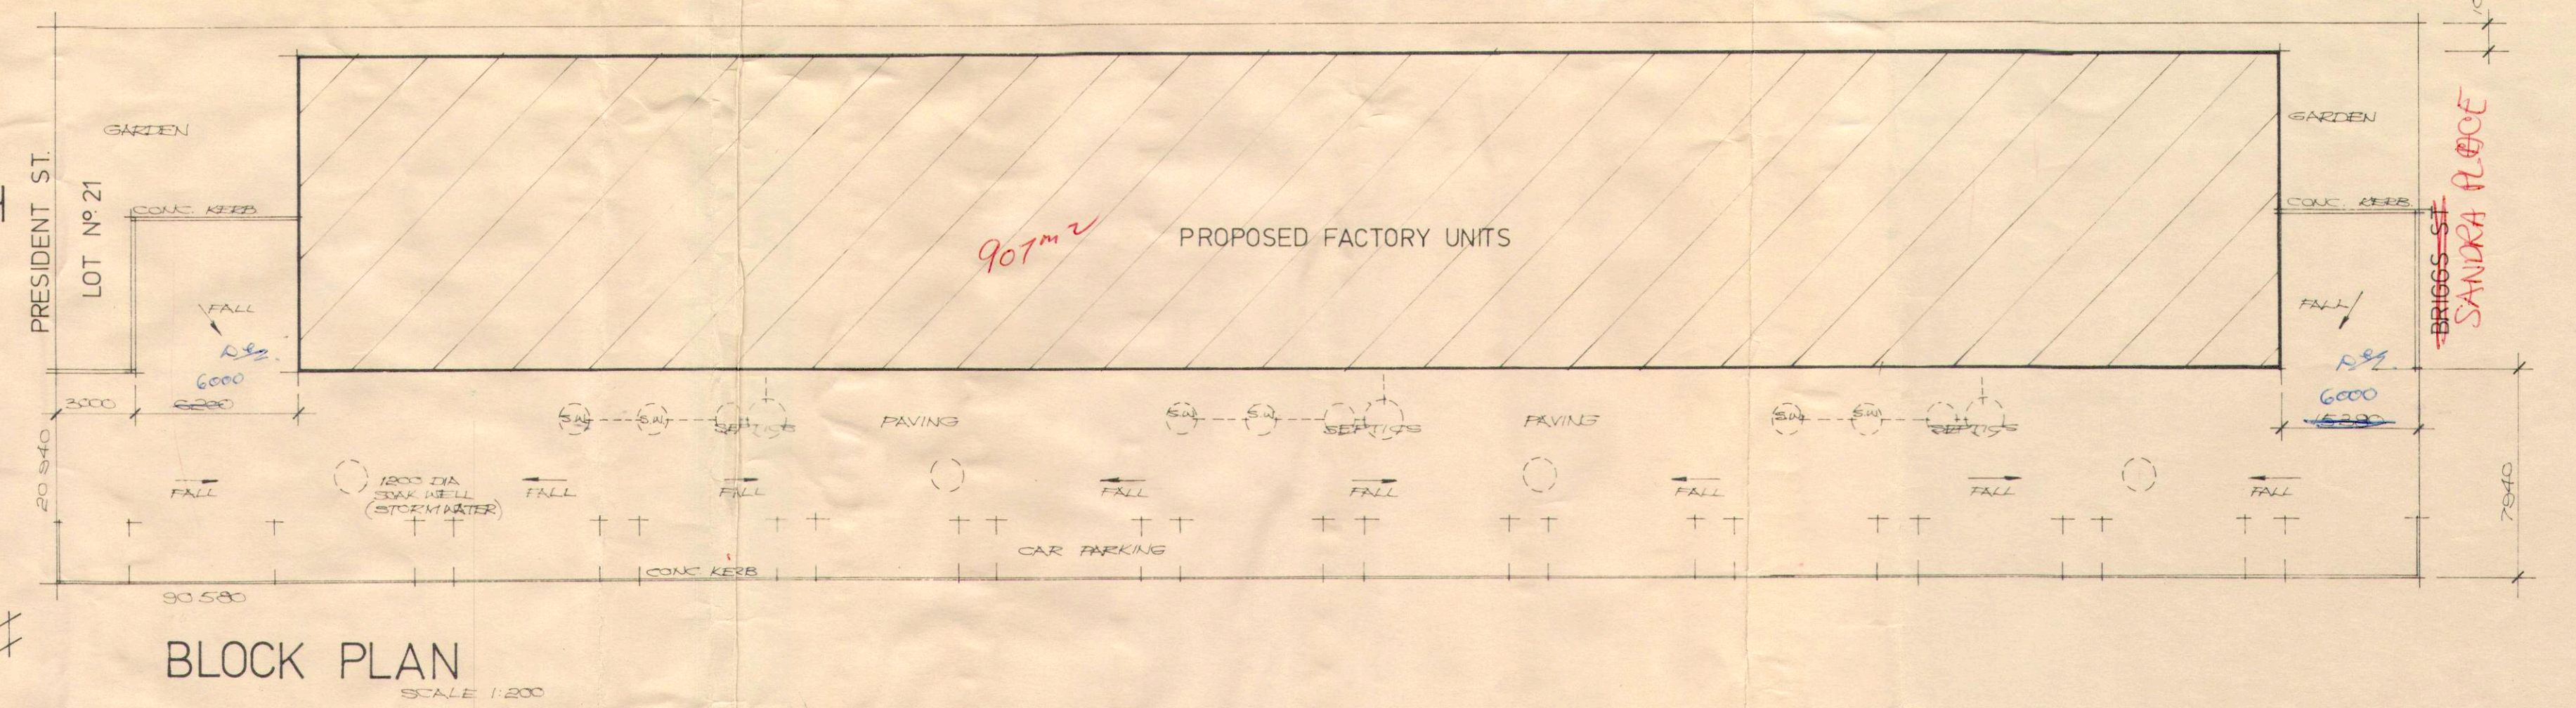

NOM.
NORTH

PROPOSED FACTORY UNITS FOR IMPOS PTY LTD ON LOT NO 21 PRESIDENT STREET, KEWDALE.

JOBEC PTY LTD 428 SCARBOROUGH BEACH ROAD, OSBORNE PARK. 6017 PHONE 24.8874

13 JUL 1976