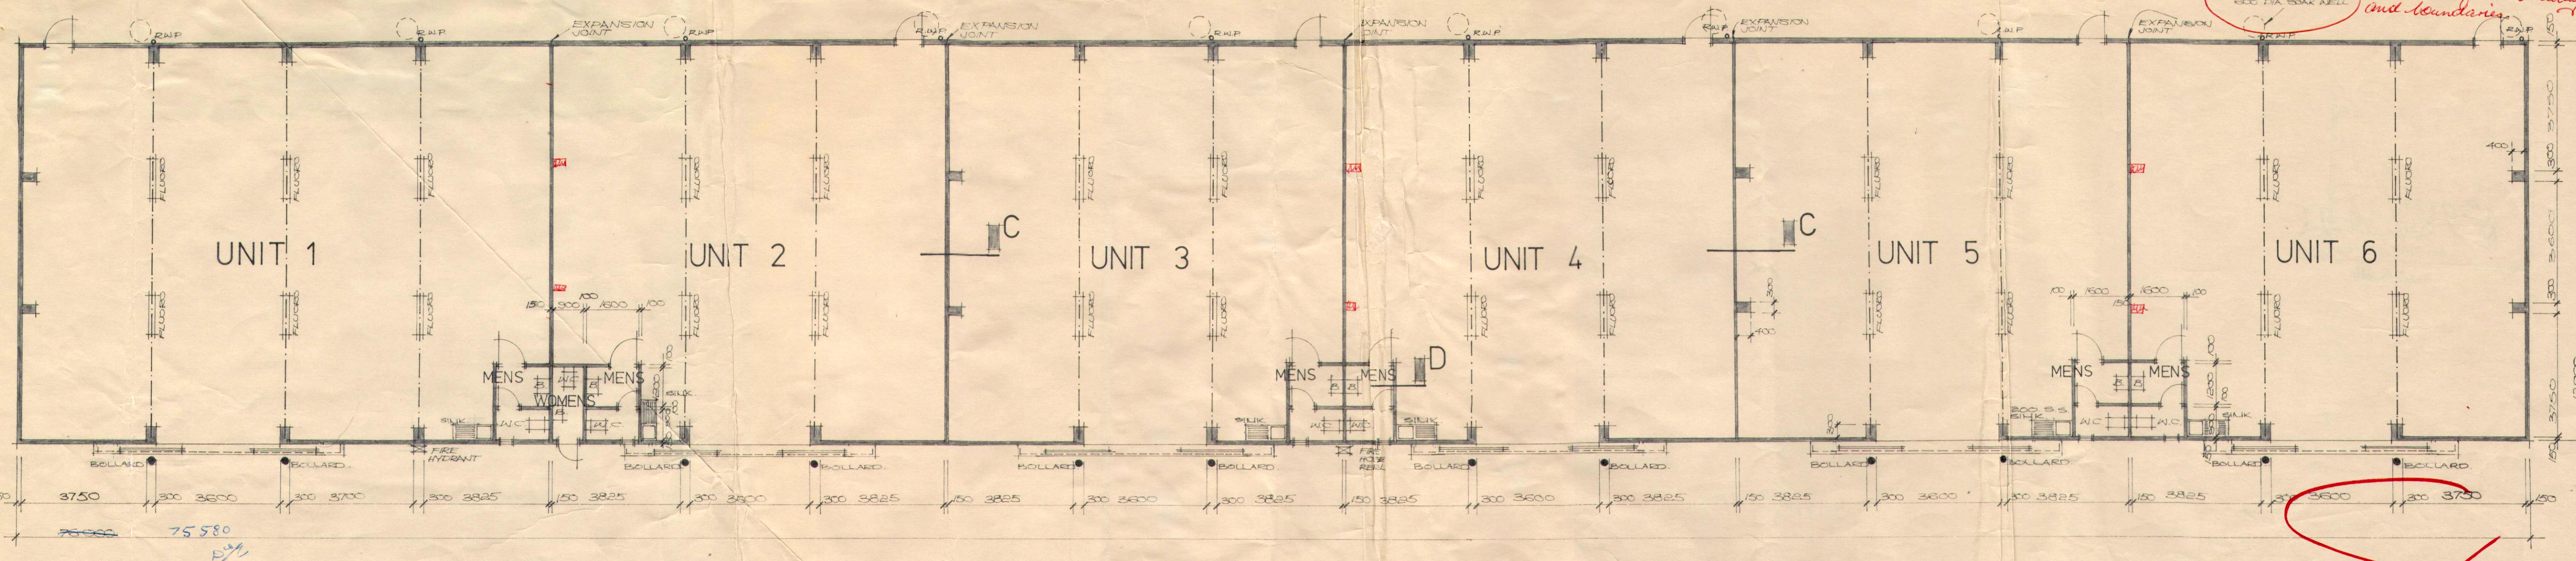

NOM.
NORTH

PROPOSED FACTORY UNITS FOR IMPOS PTY LTD ON LOT NO 21 PRESIDENT STREET, KEWDALE.

JOBEC PTY LTD 428 SCARBOROUGH BEACH ROAD, OSBORNE PARK. 6017 PHONE 24.8874

13 JUL 1976