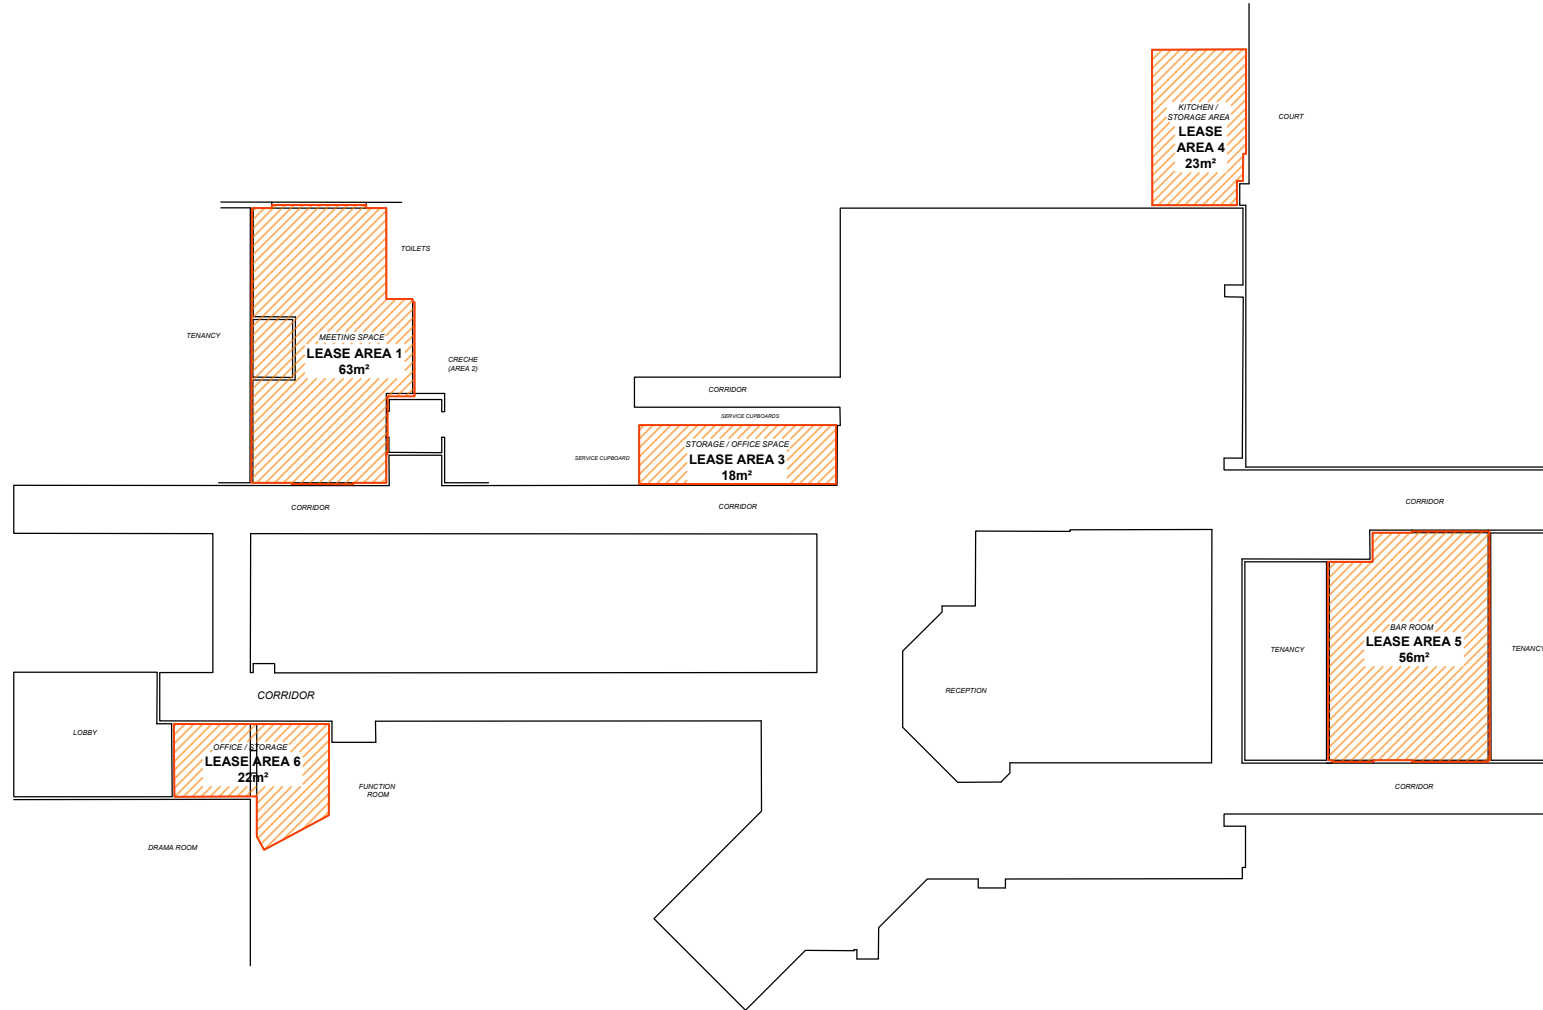

LEASE AREAS - OVERALL

JOB TITLE: The Leisurelife Centre - 248 Gloucetser St, East Victoria Park

CLIENT: Town of Victoria Park

SCALE: 1:300 @A4

LEASE AREAS

AREA 1 = 63m²

AREA 2 = NA

AREA 3 = 18m²

AREA 4 = 23m²

AREA 5 = 56m²

AREA 6 = 22m²

JOB NUMBER: VS008972

TEL (08) 6144 0000 FAX (08) 6144 0099
59 SCARBOROUGH BEACH RD,
SCARBOROUGH WA 6019
Email: info@visionsc.com.au
www.visionsurveys.com.au